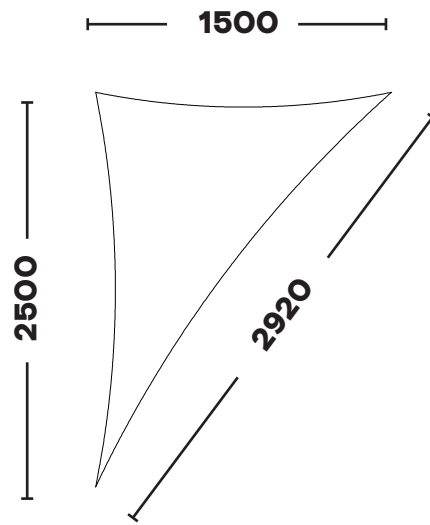

---

**STANDARD SHADE SAILS**  
**RIGHT ANGLE TRIANGLE**

---

**RIGHT ANGLE TRIANGLE**

**KSSR1525**

*1.5m x 2.5m x 2.92m*

**KSRT1530**

*1.5m x 3.0m x 3.35m*

**RIGHT ANGLE TRIANGLE**

**KSSR2020**

*2.0m x 2.0m x 2.83m*

**KSRT2025**

*2.0m x 2.5m x 3.2m*

**RIGHT ANGLE TRIANGLE**

**KSRT2030**  
*2.0m x 3.0m x 3.61m*

**KSRT2040**  
*2.0m x 4.0m x 4.48m*

**RIGHT ANGLE TRIANGLE**

**KSRT2525**

*2.5m x 2.6m x 3.54m*

**KSRT2530**

*2.5m x 3.0m x 3.91m*

**RIGHT ANGLE TRIANGLE**

**KSRT2540**  
*2.5m x 4.0m x 4.72m*

**KSRT2550**  
*2.0m x 5.0m x 5.59m*

**RIGHT ANGLE TRIANGLE**

**KSRT5050**

*5.0m x 5.0m x 7.07m*

**KSRT5060**

*5.0m x 6.0m x 7.81m*

**RIGHT ANGLE TRIANGLE**

**KSRT6060**

*6.0m x 6.0m x 8.49m*