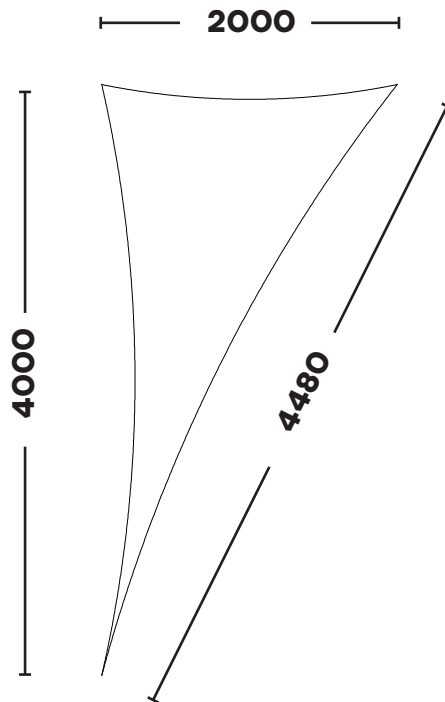

---

**STANDARD SHADE SAILS**  
**RIGHT ANGLE TRIANGLE**

---

**RIGHT ANGLE TRIANGLE**

**KSSR1525**

*1.5m x 2.5m x 2.92m*

**KSRT1530**

*1.5m x 3.0m x 3.35m*

**RIGHT ANGLE TRIANGLE**

**KSSR2020**

*2.0m x 2.0m x 2.83m*

**KSRT2025**

*2.0m x 2.5m x 3.2m*

**RIGHT ANGLE TRIANGLE**

**KSRT2030**  
*2.0m x 3.0m x 3.61m*

**KSRT2040**  
*2.0m x 4.0m x 4.48m*

**RIGHT ANGLE TRIANGLE**

**KSRT2525**

*2.5m x 2.6m x 3.54m*

**KSRT2530**

*2.5m x 3.0m x 3.91m*

**RIGHT ANGLE TRIANGLE**

**KSRT2540**  
*2.5m x 4.0m x 4.72m*

**KSRT2550**  
*2.0m x 5.0m x 5.59m*

**RIGHT ANGLE TRIANGLE**

**KSRT5050**

*5.0m x 5.0m x 7.07m*

**KSRT5060**

*5.0m x 6.0m x 7.81m*

**RIGHT ANGLE TRIANGLE**

**KSRT6060**

*6.0m x 6.0m x 8.49m*