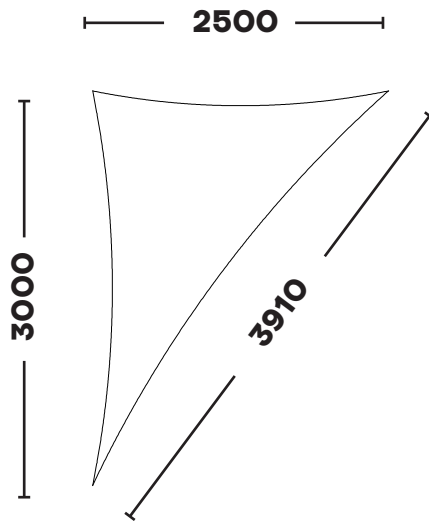

---

**STANDARD SHADE SAILS**  
**RIGHT ANGLE TRIANGLE**

---

**RIGHT ANGLE TRIANGLE**

**KSSR1525**

*1.5m x 2.5m x 2.92m*

**KSRT1530**

*1.5m x 3.0m x 3.35m*

**RIGHT ANGLE TRIANGLE**

**KSSR2020**

*2.0m x 2.0m x 2.83m*

**KSRT2025**

*2.0m x 2.5m x 3.2m*

**RIGHT ANGLE TRIANGLE**

**KSRT2030**  
*2.0m x 3.0m x 3.61m*

**KSRT2040**  
*2.0m x 4.0m x 4.48m*

**RIGHT ANGLE TRIANGLE**

**KSRT2525**

*2.5m x 2.6m x 3.54m*

**KSRT2530**

*2.5m x 3.0m x 3.91m*

**RIGHT ANGLE TRIANGLE**

**KSRT2540**  
*2.5m x 4.0m x 4.72m*

**KSRT2550**  
*2.0m x 5.0m x 5.59m*

**RIGHT ANGLE TRIANGLE**

**KSRT5050**

*5.0m x 5.0m x 7.07m*

**KSRT5060**

*5.0m x 6.0m x 7.81m*

**RIGHT ANGLE TRIANGLE**

**KSRT6060**

*6.0m x 6.0m x 8.49m*