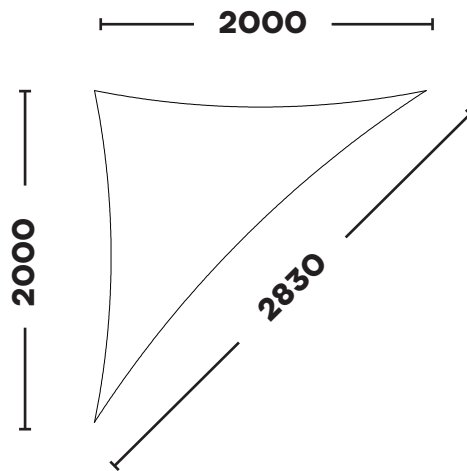

---

**STANDARD SHADE SAILS**  
**RIGHT ANGLE TRIANGLE**

---

**RIGHT ANGLE TRIANGLE**

**KSSR1525**

*1.5m x 2.5m x 2.92m*

**KSRT1530**

*1.5m x 3.0m x 3.35m*

**RIGHT ANGLE TRIANGLE**

**KSSR2020**

*2.0m x 2.0m x 2.83m*

**KSRT2025**

*2.0m x 2.5m x 3.2m*

**RIGHT ANGLE TRIANGLE**

**KSRT2030**  
*2.0m x 3.0m x 3.61m*

**KSRT2040**  
*2.0m x 4.0m x 4.48m*

**RIGHT ANGLE TRIANGLE**

**KSRT2525**

*2.5m x 2.6m x 3.54m*

**KSRT2530**

*2.5m x 3.0m x 3.91m*

**RIGHT ANGLE TRIANGLE**

**KSRT2540**  
*2.5m x 4.0m x 4.72m*

**KSRT2550**  
*2.0m x 5.0m x 5.59m*

**RIGHT ANGLE TRIANGLE**

**KSRT5050**

*5.0m x 5.0m x 7.07m*

**KSRT5060**

*5.0m x 6.0m x 7.81m*

**RIGHT ANGLE TRIANGLE**

**KSRT6060**

*6.0m x 6.0m x 8.49m*