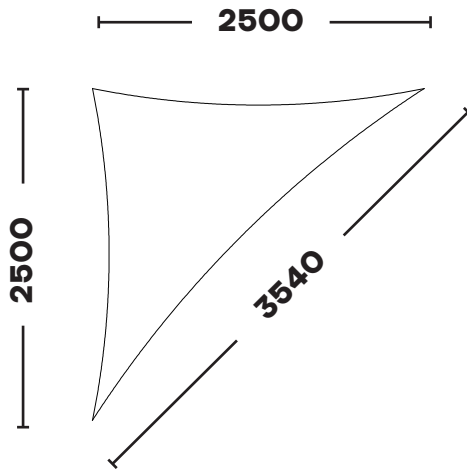

---

**STANDARD SHADE SAILS**  
**RIGHT ANGLE TRIANGLE**

---

**RIGHT ANGLE TRIANGLE**

**KSSR1525**

*1.5m x 2.5m x 2.92m*

**KSRT1530**

*1.5m x 3.0m x 3.35m*

**RIGHT ANGLE TRIANGLE**

**KSSR2020**

*2.0m x 2.0m x 2.83m*

**KSRT2025**

*2.0m x 2.5m x 3.2m*

**RIGHT ANGLE TRIANGLE**

**KSRT2030**  
*2.0m x 3.0m x 3.61m*

**KSRT2040**  
*2.0m x 4.0m x 4.48m*

**RIGHT ANGLE TRIANGLE**

**KSRT2525**

*2.5m x 2.6m x 3.54m*

**KSRT2530**

*2.5m x 3.0m x 3.91m*

**RIGHT ANGLE TRIANGLE**

**KSRT2540**  
*2.5m x 4.0m x 4.72m*

**KSRT2550**  
*2.0m x 5.0m x 5.59m*

**RIGHT ANGLE TRIANGLE**

**KSRT5050**

*5.0m x 5.0m x 7.07m*

**KSRT5060**

*5.0m x 6.0m x 7.81m*

**RIGHT ANGLE TRIANGLE**

**KSRT6060**

*6.0m x 6.0m x 8.49m*