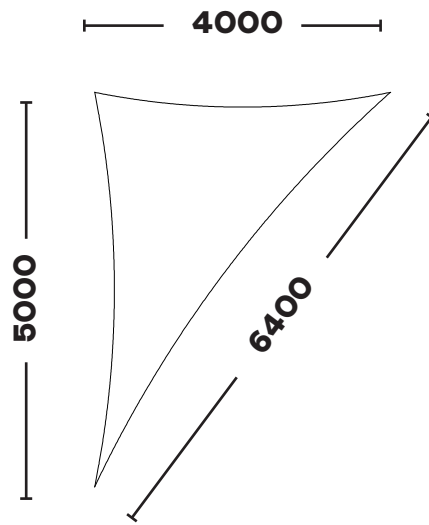

---

**STANDARD SHADE SAILS**  
**RIGHT ANGLE TRIANGLE**

---

**RIGHT ANGLE TRIANGLE**

**KSSR1525**

*1.5m x 2.5m x 2.92m*

**KSRT1530**

*1.5m x 3.0m x 3.35m*

**RIGHT ANGLE TRIANGLE**

**KSSR2020**

*2.0m x 2.0m x 2.83m*

**KSRT2025**

*2.0m x 2.5m x 3.2m*

**RIGHT ANGLE TRIANGLE**

**KSRT2030**  
*2.0m x 3.0m x 3.61m*

**KSRT2040**  
*2.0m x 4.0m x 4.48m*

**RIGHT ANGLE TRIANGLE**

**KSRT3060**  
*3.0m x 6.0m x 6.71m*

**KSRT4040**  
*4.0m x 4.0m x 5.65m*

**RIGHT ANGLE TRIANGLE**

**KSRT4050**

*4.0m x 5.0m x 6.4m*

**KSRT4060**

*4.0m x 6.0m x 7.21m*

**RIGHT ANGLE TRIANGLE**

**KSRT5050**

*5.0m x 5.0m x 7.07m*

**KSRT5060**

*5.0m x 6.0m x 7.81m*

**RIGHT ANGLE TRIANGLE**

**KSRT6060**

*6.0m x 6.0m x 8.49m*