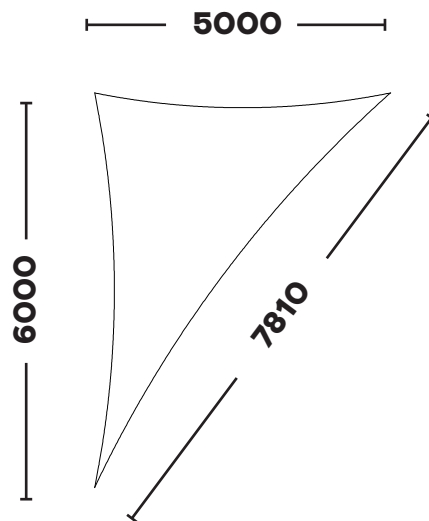

---

**STANDARD SHADE SAILS**  
**RIGHT ANGLE TRIANGLE**

---

**RIGHT ANGLE TRIANGLE**

**KSSR1525**

*1.5m x 2.5m x 2.92m*

**KSRT1530**

*1.5m x 3.0m x 3.35m*

**RIGHT ANGLE TRIANGLE**

**KSSR2020**

*2.0m x 2.0m x 2.83m*

**KSRT2025**

*2.0m x 2.5m x 3.2m*

**RIGHT ANGLE TRIANGLE**

**KSRT2030**  
*2.0m x 3.0m x 3.61m*

**KSRT2040**  
*2.0m x 4.0m x 4.48m*

**RIGHT ANGLE TRIANGLE**

**KSRT3060**  
*3.0m x 6.0m x 6.71m*

**KSRT4040**  
*4.0m x 4.0m x 5.65m*

**RIGHT ANGLE TRIANGLE**

**KSRT4050**

*4.0m x 5.0m x 6.4m*

**KSRT4060**

*4.0m x 6.0m x 7.21m*

**RIGHT ANGLE TRIANGLE**

**KSRT5050**

*5.0m x 5.0m x 7.07m*

**KSRT5060**

*5.0m x 6.0m x 7.81m*

**RIGHT ANGLE TRIANGLE**

**KSRT6060**

*6.0m x 6.0m x 8.49m*