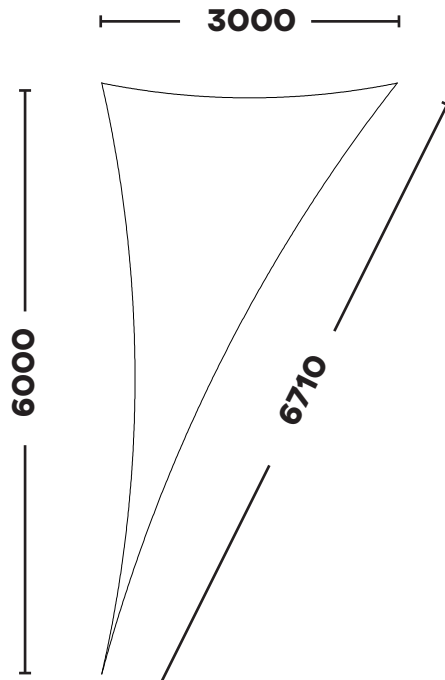

RIGHT ANGLE TRIANGLE

KSRT3060
3.0m x 6.0m x 6.71m