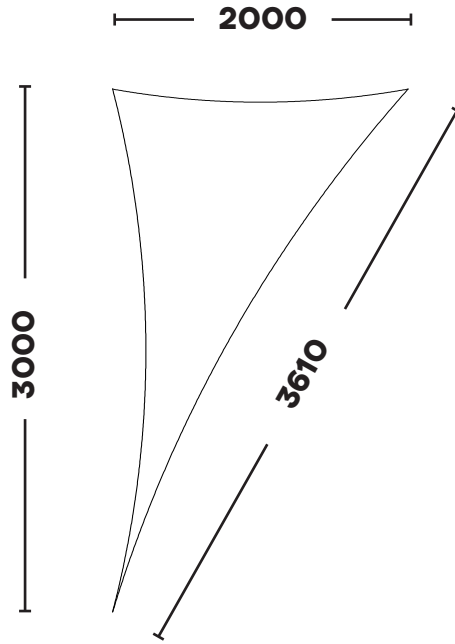

---

**STANDARD SHADE SAILS**  
**RIGHT ANGLE TRIANGLE**

---

**RIGHT ANGLE TRIANGLE**

**KSSR1525**

*1.5m x 2.5m x 2.92m*

**KSRT1530**

*1.5m x 3.0m x 3.35m*

**RIGHT ANGLE TRIANGLE**

**KSSR2020**

*2.0m x 2.0m x 2.83m*

**KSRT2025**

*2.0m x 2.5m x 3.2m*

**RIGHT ANGLE TRIANGLE**

**KSRT2030**  
*2.0m x 3.0m x 3.61m*

**KSRT2040**  
*2.0m x 4.0m x 4.48m*

**RIGHT ANGLE TRIANGLE**

**KSRT2525**

*2.5m x 2.6m x 3.54m*

**KSRT2530**

*2.5m x 3.0m x 3.91m*

**RIGHT ANGLE TRIANGLE**

**KSRT2540**  
*2.5m x 4.0m x 4.72m*

**KSRT2550**  
*2.0m x 5.0m x 5.59m*

**RIGHT ANGLE TRIANGLE**

**KSRT5050**

*5.0m x 5.0m x 7.07m*

**KSRT5060**

*5.0m x 6.0m x 7.81m*

**RIGHT ANGLE TRIANGLE**

**KSRT6060**

*6.0m x 6.0m x 8.49m*