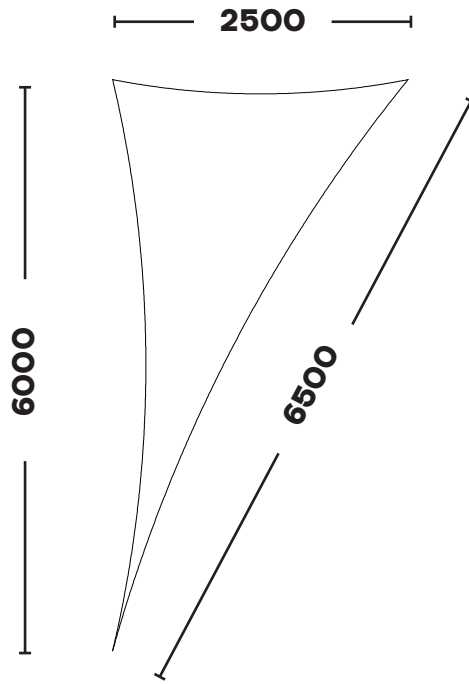

KSRT2550
2.0m x 5.0m x 5.59m

RIGHT ANGLE TRIANGLE

KSRT2560
2.5m x 6.0m x 6.5m