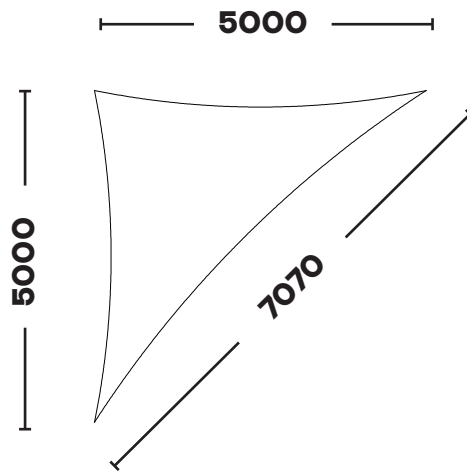

---

**STANDARD SHADE SAILS**  
**RIGHT ANGLE TRIANGLE**

---

**RIGHT ANGLE TRIANGLE**

**KSSR1525**

*1.5m x 2.5m x 2.92m*

**KSRT1530**

*1.5m x 3.0m x 3.35m*

**RIGHT ANGLE TRIANGLE**

**KSSR2020**

*2.0m x 2.0m x 2.83m*

**KSRT2025**

*2.0m x 2.5m x 3.2m*

**RIGHT ANGLE TRIANGLE**

**KSRT2030**  
*2.0m x 3.0m x 3.61m*

**KSRT2040**  
*2.0m x 4.0m x 4.48m*

**RIGHT ANGLE TRIANGLE**

**KSRT3060**  
*3.0m x 6.0m x 6.71m*

**KSRT4040**  
*4.0m x 4.0m x 5.65m*

**RIGHT ANGLE TRIANGLE**

**KSRT4050**

*4.0m x 5.0m x 6.4m*

**KSRT4060**

*4.0m x 6.0m x 7.21m*

**RIGHT ANGLE TRIANGLE**

**KSRT5050**

*5.0m x 5.0m x 7.07m*

**KSRT5060**

*5.0m x 6.0m x 7.81m*

**RIGHT ANGLE TRIANGLE**

**KSRT6060**

*6.0m x 6.0m x 8.49m*