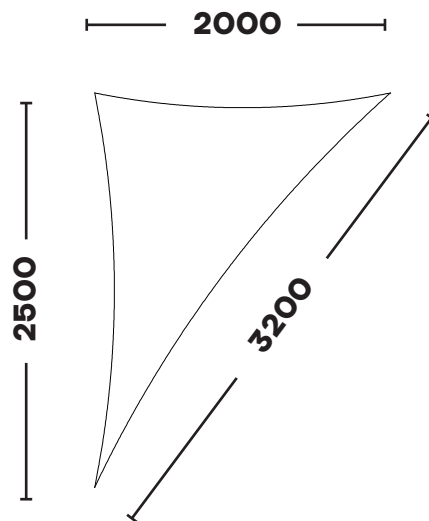

---

**STANDARD SHADE SAILS**  
**RIGHT ANGLE TRIANGLE**

---

**RIGHT ANGLE TRIANGLE**

**KSSR1525**

*1.5m x 2.5m x 2.92m*

**KSRT1530**

*1.5m x 3.0m x 3.35m*

**RIGHT ANGLE TRIANGLE**

**KSSR2020**

*2.0m x 2.0m x 2.83m*

**KSRT2025**

*2.0m x 2.5m x 3.2m*

**RIGHT ANGLE TRIANGLE**

**KSRT2030**  
*2.0m x 3.0m x 3.61m*

**KSRT2040**  
*2.0m x 4.0m x 4.48m*

**RIGHT ANGLE TRIANGLE**

**KSRT2525**

*2.5m x 2.6m x 3.54m*

**KSRT2530**

*2.5m x 3.0m x 3.91m*

**RIGHT ANGLE TRIANGLE**

**KSRT2540**  
*2.5m x 4.0m x 4.72m*

**KSRT2550**  
*2.0m x 5.0m x 5.59m*

**RIGHT ANGLE TRIANGLE**

**KSRT5050**

*5.0m x 5.0m x 7.07m*

**KSRT5060**

*5.0m x 6.0m x 7.81m*

**RIGHT ANGLE TRIANGLE**

**KSRT6060**

*6.0m x 6.0m x 8.49m*