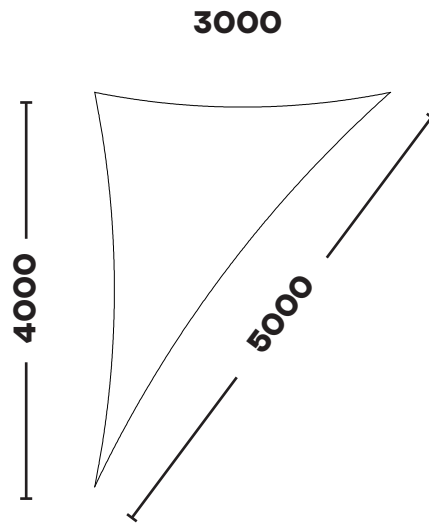

---

**STANDARD SHADE SAILS**  
**RIGHT ANGLE TRIANGLE**

---

**RIGHT ANGLE TRIANGLE**

**KSSR1525**

*1.5m x 2.5m x 2.92m*

**KSRT1530**

*1.5m x 3.0m x 3.35m*

**RIGHT ANGLE TRIANGLE**

**KSSR2020**

*2.0m x 2.0m x 2.83m*

**KSRT2025**

*2.0m x 2.5m x 3.2m*

**RIGHT ANGLE TRIANGLE**

**KSRT2030**  
*2.0m x 3.0m x 3.61m*

**KSRT2040**  
*2.0m x 4.0m x 4.48m*

**RIGHT ANGLE TRIANGLE**

**KSRT2525**

*2.5m x 2.6m x 3.54m*

**KSRT2530**

*2.5m x 3.0m x 3.91m*

**RIGHT ANGLE TRIANGLE**

**KSRT2540**  
*2.5m x 4.0m x 4.72m*

**KSRT2550**  
*2.0m x 5.0m x 5.59m*

**RIGHT ANGLE TRIANGLE**

**KSRT2560**  
*2.5m x 6.0m x 6.5m*

**KSRT3030**  
*3.0m x 3.0m x 4.24m*

**RIGHT ANGLE TRIANGLE**

**KSRT3040**

*3.0m x 4.0m x 5.0m*

**KSRT3050**

*3.0m x 5.0m x 5.83m*