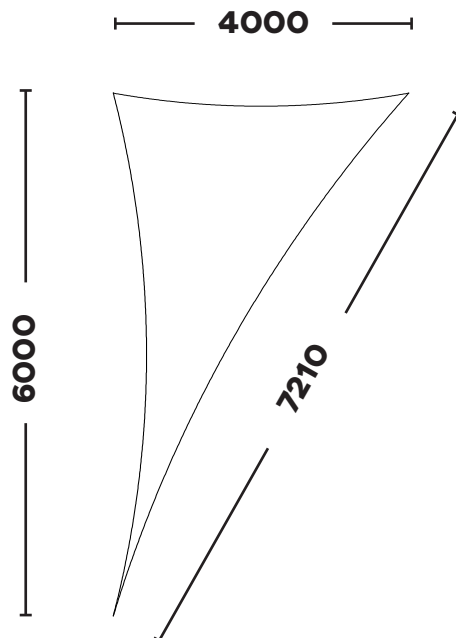

---

**STANDARD SHADE SAILS**  
**RIGHT ANGLE TRIANGLE**

---

**RIGHT ANGLE TRIANGLE**

**KSSR1525**

*1.5m x 2.5m x 2.92m*

**KSRT1530**

*1.5m x 3.0m x 3.35m*

**RIGHT ANGLE TRIANGLE**

**KSSR2020**

*2.0m x 2.0m x 2.83m*

**KSRT2025**

*2.0m x 2.5m x 3.2m*

**RIGHT ANGLE TRIANGLE**

**KSRT2030**  
*2.0m x 3.0m x 3.61m*

**KSRT2040**  
*2.0m x 4.0m x 4.48m*

**RIGHT ANGLE TRIANGLE**

**KSRT3060**  
*3.0m x 6.0m x 6.71m*

**KSRT4040**  
*4.0m x 4.0m x 5.65m*

**RIGHT ANGLE TRIANGLE**

**KSRT4050**

*4.0m x 5.0m x 6.4m*

**KSRT4060**

*4.0m x 6.0m x 7.21m*

**RIGHT ANGLE TRIANGLE**

**KSRT5050**

*5.0m x 5.0m x 7.07m*

**KSRT5060**

*5.0m x 6.0m x 7.81m*

**RIGHT ANGLE TRIANGLE**

**KSRT6060**

*6.0m x 6.0m x 8.49m*