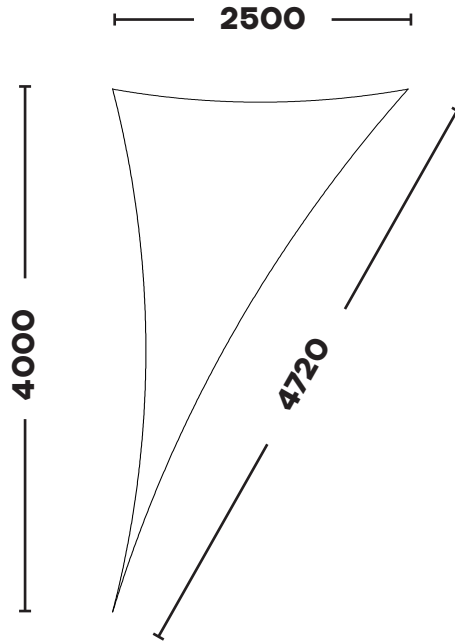

---

**STANDARD SHADE SAILS**  
**RIGHT ANGLE TRIANGLE**

---

**RIGHT ANGLE TRIANGLE**

**KSSR1525**

*1.5m x 2.5m x 2.92m*

**KSRT1530**

*1.5m x 3.0m x 3.35m*

**RIGHT ANGLE TRIANGLE**

**KSSR2020**

*2.0m x 2.0m x 2.83m*

**KSRT2025**

*2.0m x 2.5m x 3.2m*

**RIGHT ANGLE TRIANGLE**

**KSRT2030**  
*2.0m x 3.0m x 3.61m*

**KSRT2040**  
*2.0m x 4.0m x 4.48m*

**RIGHT ANGLE TRIANGLE**

**KSRT2525**

*2.5m x 2.6m x 3.54m*

**KSRT2530**

*2.5m x 3.0m x 3.91m*

**RIGHT ANGLE TRIANGLE**

**KSRT2540**  
*2.5m x 4.0m x 4.72m*

**KSRT2550**  
*2.0m x 5.0m x 5.59m*

**RIGHT ANGLE TRIANGLE**

**KSRT5050**

*5.0m x 5.0m x 7.07m*

**KSRT5060**

*5.0m x 6.0m x 7.81m*

**RIGHT ANGLE TRIANGLE**

**KSRT6060**

*6.0m x 6.0m x 8.49m*