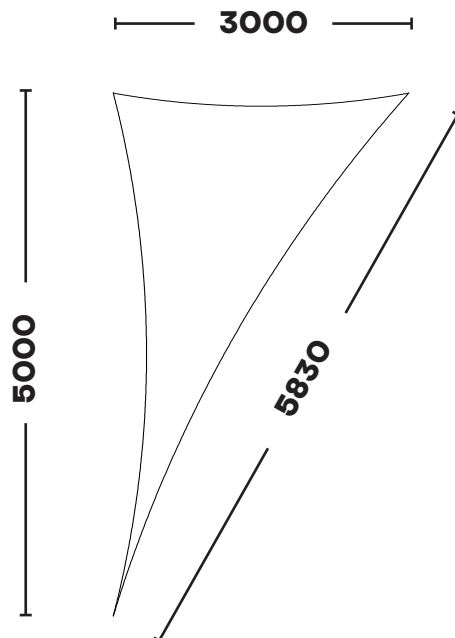

---

**STANDARD SHADE SAILS**  
**RIGHT ANGLE TRIANGLE**

---

**RIGHT ANGLE TRIANGLE**

**KSSR1525**

*1.5m x 2.5m x 2.92m*

**KSRT1530**

*1.5m x 3.0m x 3.35m*

**RIGHT ANGLE TRIANGLE**

**KSSR2020**

*2.0m x 2.0m x 2.83m*

**KSRT2025**

*2.0m x 2.5m x 3.2m*

**RIGHT ANGLE TRIANGLE**

**KSRT2030**  
*2.0m x 3.0m x 3.61m*

**KSRT2040**  
*2.0m x 4.0m x 4.48m*

**RIGHT ANGLE TRIANGLE**

**KSRT2560**  
*2.5m x 6.0m x 6.5m*

**KSRT3030**  
*3.0m x 3.0m x 4.24m*

**RIGHT ANGLE TRIANGLE**

**KSRT3040**

*3.0m x 4.0m x 5.0m*

**KSRT3050**

*3.0m x 5.0m x 5.83m*

**RIGHT ANGLE TRIANGLE**

**KSRT5050**

*5.0m x 5.0m x 7.07m*

**KSRT5060**

*5.0m x 6.0m x 7.81m*

**RIGHT ANGLE TRIANGLE**

**KSRT6060**

*6.0m x 6.0m x 8.49m*