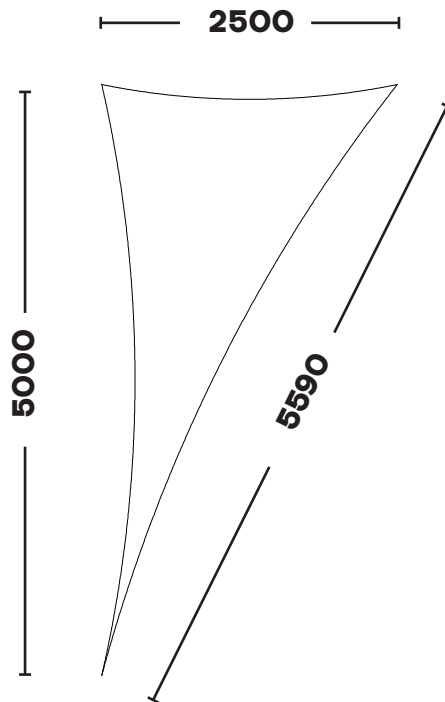

---

**STANDARD SHADE SAILS**  
**RIGHT ANGLE TRIANGLE**

---

**RIGHT ANGLE TRIANGLE**

**KSSR1525**

*1.5m x 2.5m x 2.92m*

**KSRT1530**

*1.5m x 3.0m x 3.35m*

**RIGHT ANGLE TRIANGLE**

**KSSR2020**

*2.0m x 2.0m x 2.83m*

**KSRT2025**

*2.0m x 2.5m x 3.2m*

**RIGHT ANGLE TRIANGLE**

**KSRT2030**  
*2.0m x 3.0m x 3.61m*

**KSRT2040**  
*2.0m x 4.0m x 4.48m*

**RIGHT ANGLE TRIANGLE**

**KSRT2525**

*2.5m x 2.6m x 3.54m*

**KSRT2530**

*2.5m x 3.0m x 3.91m*

**RIGHT ANGLE TRIANGLE**

**KSRT2540**  
*2.5m x 4.0m x 4.72m*

**KSRT2550**  
*2.0m x 5.0m x 5.59m*

**RIGHT ANGLE TRIANGLE**

**KSRT5050**

*5.0m x 5.0m x 7.07m*

**KSRT5060**

*5.0m x 6.0m x 7.81m*

**RIGHT ANGLE TRIANGLE**

**KSRT6060**

*6.0m x 6.0m x 8.49m*