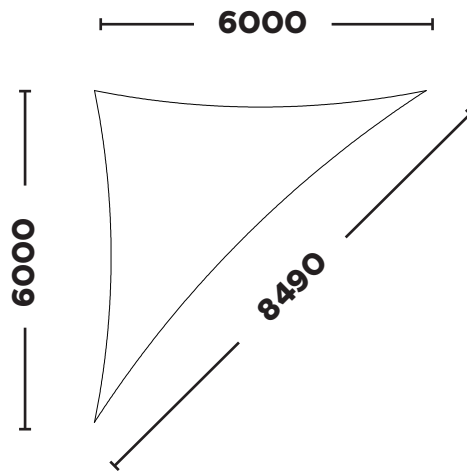

---

**STANDARD SHADE SAILS**  
**RIGHT ANGLE TRIANGLE**

---

**RIGHT ANGLE TRIANGLE**

**KSSR1525**

*1.5m x 2.5m x 2.92m*

**KSRT1530**

*1.5m x 3.0m x 3.35m*

**RIGHT ANGLE TRIANGLE**

**KSSR2020**

*2.0m x 2.0m x 2.83m*

**KSRT2025**

*2.0m x 2.5m x 3.2m*

**RIGHT ANGLE TRIANGLE**

**KSRT2030**  
*2.0m x 3.0m x 3.61m*

**KSRT2040**  
*2.0m x 4.0m x 4.48m*

**RIGHT ANGLE TRIANGLE**

**KSRT3060**  
*3.0m x 6.0m x 6.71m*

**KSRT4040**  
*4.0m x 4.0m x 5.65m*

**RIGHT ANGLE TRIANGLE**

**KSRT4050**

*4.0m x 5.0m x 6.4m*

**KSRT4060**

*4.0m x 6.0m x 7.21m*

**RIGHT ANGLE TRIANGLE**

**KSRT5050**

*5.0m x 5.0m x 7.07m*

**KSRT5060**

*5.0m x 6.0m x 7.81m*

**RIGHT ANGLE TRIANGLE**

**KSRT6060**

*6.0m x 6.0m x 8.49m*