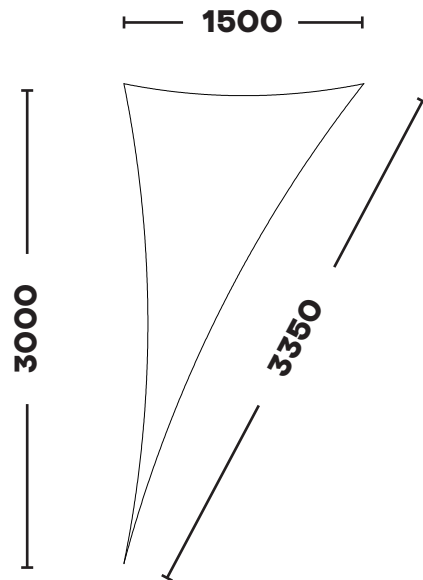

---

**STANDARD SHADE SAILS**  
**RIGHT ANGLE TRIANGLE**

---

**RIGHT ANGLE TRIANGLE**

**KSSR1525**

*1.5m x 2.5m x 2.92m*

**KSRT1530**

*1.5m x 3.0m x 3.35m*

**RIGHT ANGLE TRIANGLE**

**KSSR2020**

*2.0m x 2.0m x 2.83m*

**KSRT2025**

*2.0m x 2.5m x 3.2m*

**RIGHT ANGLE TRIANGLE**

**KSRT2030**  
*2.0m x 3.0m x 3.61m*

**KSRT2040**  
*2.0m x 4.0m x 4.48m*

**RIGHT ANGLE TRIANGLE**

**KSRT2525**

*2.5m x 2.6m x 3.54m*

**KSRT2530**

*2.5m x 3.0m x 3.91m*

**RIGHT ANGLE TRIANGLE**

**KSRT2540**  
*2.5m x 4.0m x 4.72m*

**KSRT2550**  
*2.0m x 5.0m x 5.59m*

**RIGHT ANGLE TRIANGLE**

**KSRT5050**

*5.0m x 5.0m x 7.07m*

**KSRT5060**

*5.0m x 6.0m x 7.81m*

**RIGHT ANGLE TRIANGLE**

**KSRT6060**

*6.0m x 6.0m x 8.49m*