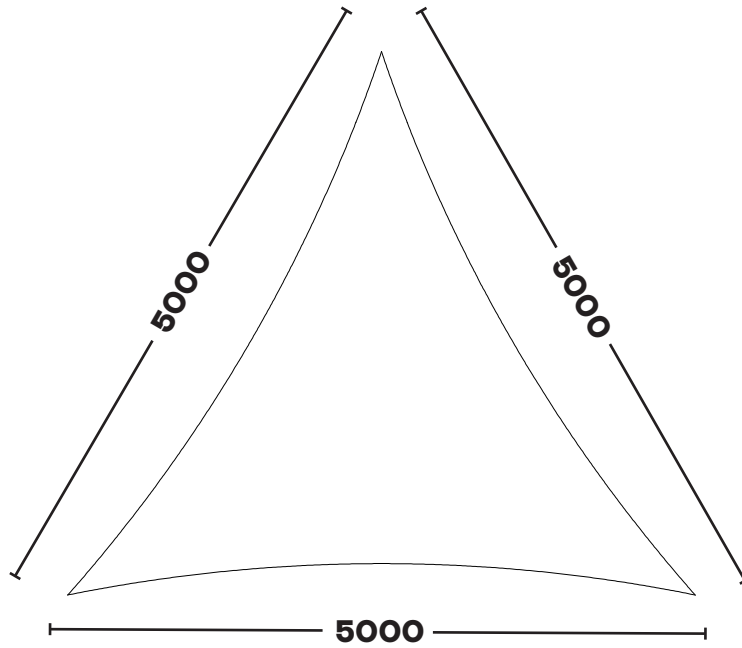

STANDARD SHADE SAILS
EQUILATERAL TRIANGLES

EQUILATERAL TRIANGLE

KSET2522

2.5m x 2.5m x 2.5m

KSET2824

2.8m x 2.8m x 2.8m

EQUILATERAL TRIANGLE

KSET3127

3.1m x 3.1m x 3.1m

KSET3530

3.5m x 3.5m x 3.5m

EQUILATERAL TRIANGLE

KSET3934

3.9m x 3.9m x 3.9m

KSET4438

4.4m x 4.4m x 4.4m

EQUILATERAL TRIANGLE

KSET5043

5.0m x 5.0m x 5.0m

KSET5447

5.4m x 5.4m x 5.4m

EQUILATERAL TRIANGLE

KSET6052

6.0m x 6.0m x 6.0m