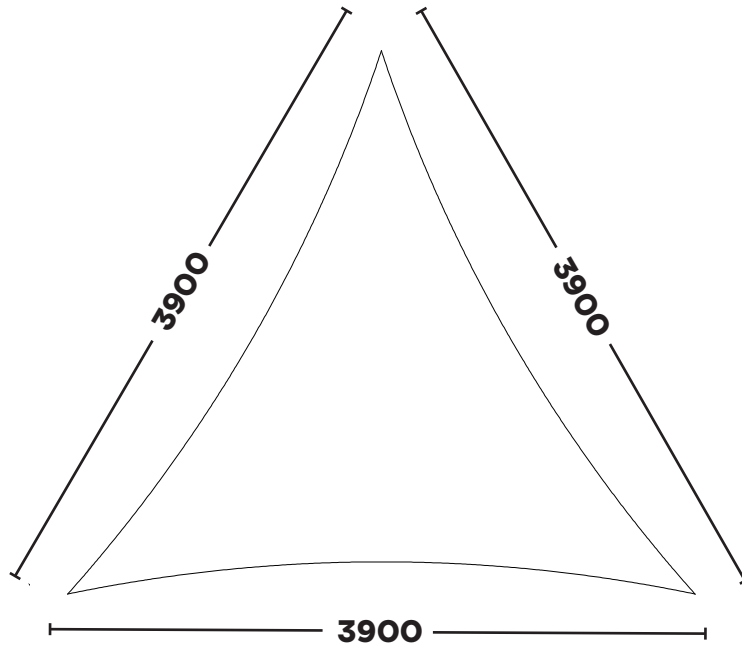

STANDARD SHADE SAILS
EQUILATERAL TRIANGLES

EQUILATERAL TRIANGLE

KSET2522

2.5m x 2.5m x 2.5m

KSET2824

2.8m x 2.8m x 2.8m

EQUILATERAL TRIANGLE

KSET3127

3.1m x 3.1m x 3.1m

KSET3530

3.5m x 3.5m x 3.5m

EQUILATERAL TRIANGLE

KSET3934

3.9m x 3.9m x 3.9m

KSET4438

4.4m x 4.4m x 4.4m

EQUILATERAL TRIANGLE

KSET5043

5.0m x 5.0m x 5.0m

KSET5447

5.4m x 5.4m x 5.4m

EQUILATERAL TRIANGLE

KSET6052

6.0m x 6.0m x 6.0m