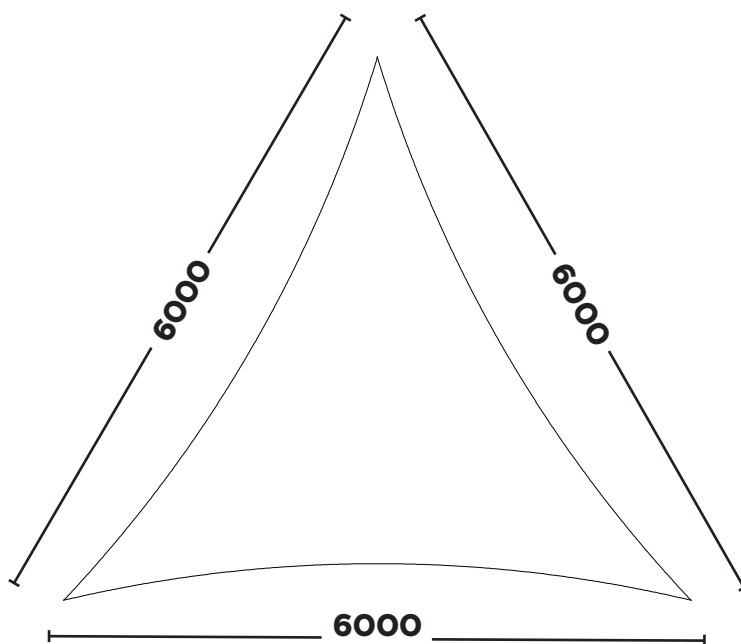

STANDARD SHADE SAILS
EQUILATERAL TRIANGLES

EQUILATERAL TRIANGLE

KSET2522

2.5m x 2.5m x 2.5m

KSET2824

2.8m x 2.8m x 2.8m

EQUILATERAL TRIANGLE

KSET3127

3.1m x 3.1m x 3.1m

KSET3530

3.5m x 3.5m x 3.5m

EQUILATERAL TRIANGLE

KSET3934

3.9m x 3.9m x 3.9m

KSET4438

4.4m x 4.4m x 4.4m

EQUILATERAL TRIANGLE

KSET5043

5.0m x 5.0m x 5.0m

KSET5447

5.4m x 5.4m x 5.4m

EQUILATERAL TRIANGLE

KSET6052

6.0m x 6.0m x 6.0m