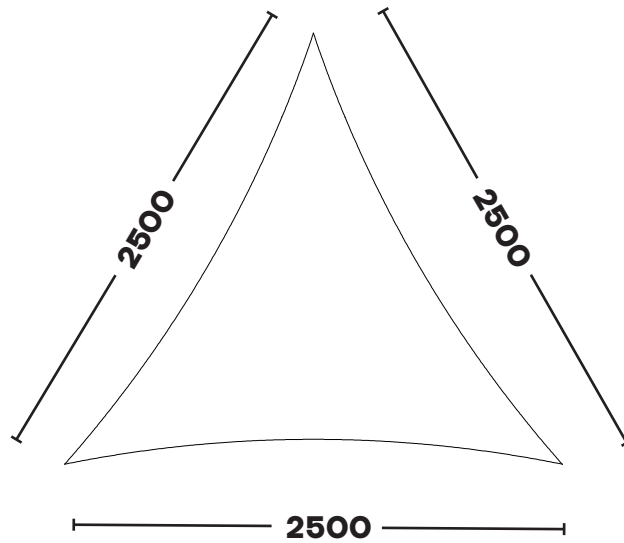

STANDARD SHADE SAILS
EQUILATERAL TRIANGLES

EQUILATERAL TRIANGLE

KSET2522

2.5m x 2.5m x 2.5m

KSET2824

2.8m x 2.8m x 2.8m

EQUILATERAL TRIANGLE

KSET3127

3.1m x 3.1m x 3.1m

KSET3530

3.5m x 3.5m x 3.5m

EQUILATERAL TRIANGLE

KSET3934

3.9m x 3.9m x 3.9m

KSET4438

4.4m x 4.4m x 4.4m

EQUILATERAL TRIANGLE

KSET5043

5.0m x 5.0m x 5.0m

KSET5447

5.4m x 5.4m x 5.4m

EQUILATERAL TRIANGLE

KSET6052

6.0m x 6.0m x 6.0m