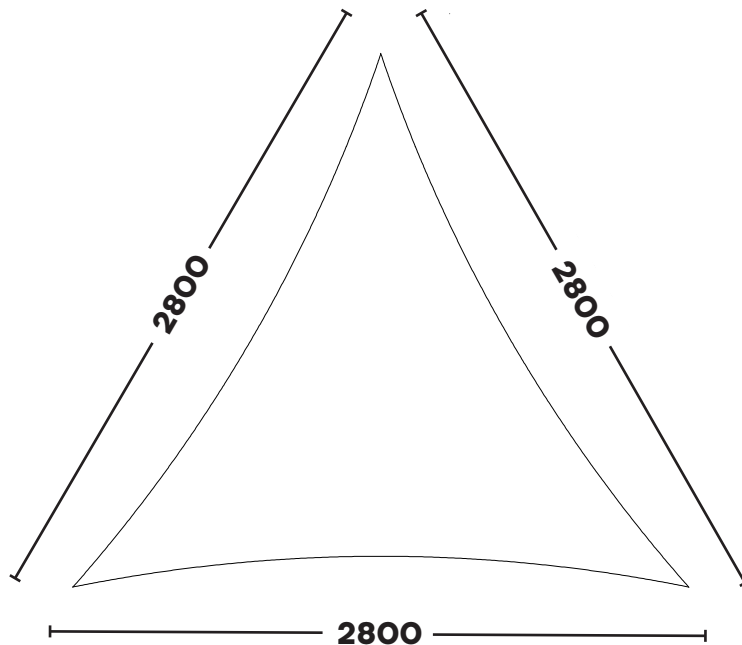

STANDARD SHADE SAILS
EQUILATERAL TRIANGLES

EQUILATERAL TRIANGLE

KSET2522

2.5m x 2.5m x 2.5m

KSET2824

2.8m x 2.8m x 2.8m

EQUILATERAL TRIANGLE

KSET3127

3.1m x 3.1m x 3.1m

KSET3530

3.5m x 3.5m x 3.5m

EQUILATERAL TRIANGLE

KSET3934

3.9m x 3.9m x 3.9m

KSET4438

4.4m x 4.4m x 4.4m

EQUILATERAL TRIANGLE

KSET5043

5.0m x 5.0m x 5.0m

KSET5447

5.4m x 5.4m x 5.4m

EQUILATERAL TRIANGLE

KSET6052

6.0m x 6.0m x 6.0m