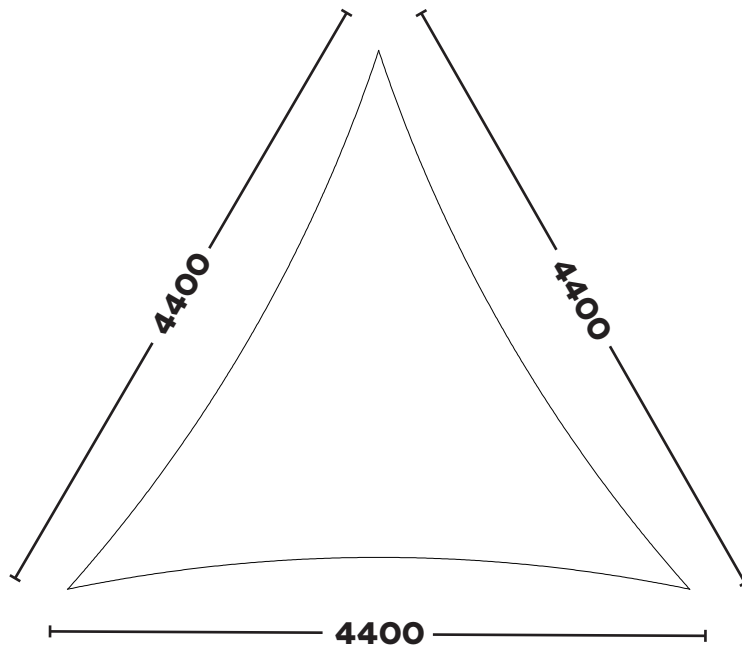

STANDARD SHADE SAILS
EQUILATERAL TRIANGLES

EQUILATERAL TRIANGLE

KSET2522

2.5m x 2.5m x 2.5m

KSET2824

2.8m x 2.8m x 2.8m

EQUILATERAL TRIANGLE

KSET3127

3.1m x 3.1m x 3.1m

KSET3530

3.5m x 3.5m x 3.5m

EQUILATERAL TRIANGLE

KSET3934

3.9m x 3.9m x 3.9m

KSET4438

4.4m x 4.4m x 4.4m

EQUILATERAL TRIANGLE

KSET5043

5.0m x 5.0m x 5.0m

KSET5447

5.4m x 5.4m x 5.4m

EQUILATERAL TRIANGLE

KSET6052

6.0m x 6.0m x 6.0m