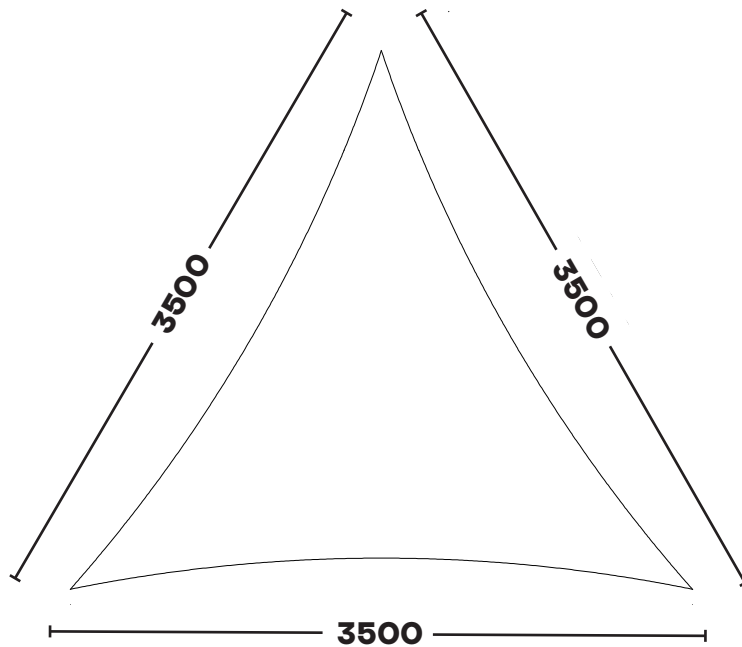

STANDARD SHADE SAILS
EQUILATERAL TRIANGLES

EQUILATERAL TRIANGLE

KSET2522

2.5m x 2.5m x 2.5m

KSET2824

2.8m x 2.8m x 2.8m

EQUILATERAL TRIANGLE

KSET3127

3.1m x 3.1m x 3.1m

KSET3530

3.5m x 3.5m x 3.5m

EQUILATERAL TRIANGLE

KSET3934

3.9m x 3.9m x 3.9m

KSET4438

4.4m x 4.4m x 4.4m

EQUILATERAL TRIANGLE

KSET5043

5.0m x 5.0m x 5.0m

KSET5447

5.4m x 5.4m x 5.4m

EQUILATERAL TRIANGLE

KSET6052

6.0m x 6.0m x 6.0m