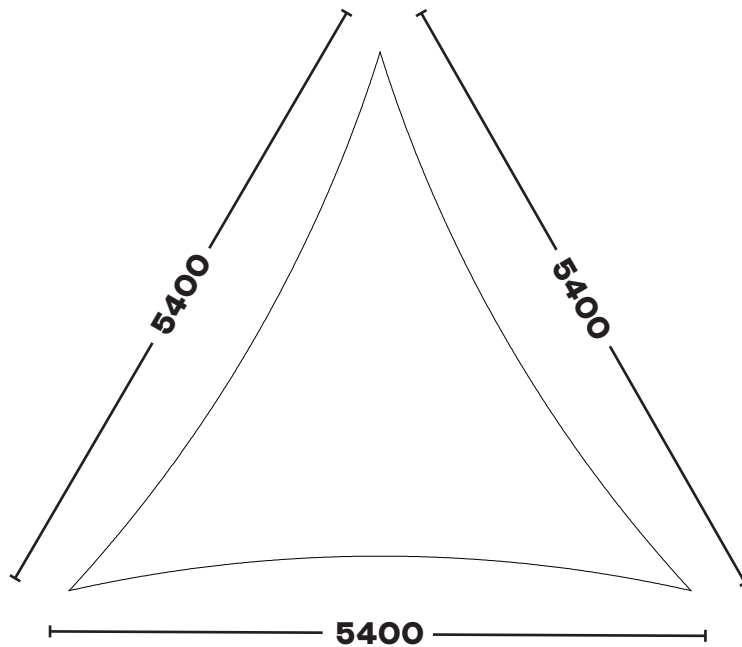

STANDARD SHADE SAILS
EQUILATERAL TRIANGLES

EQUILATERAL TRIANGLE

KSET2522

2.5m x 2.5m x 2.5m

KSET2824

2.8m x 2.8m x 2.8m

EQUILATERAL TRIANGLE

KSET3127

3.1m x 3.1m x 3.1m

KSET3530

3.5m x 3.5m x 3.5m

EQUILATERAL TRIANGLE

KSET3934

3.9m x 3.9m x 3.9m

KSET4438

4.4m x 4.4m x 4.4m

EQUILATERAL TRIANGLE

KSET5043

5.0m x 5.0m x 5.0m

KSET5447

5.4m x 5.4m x 5.4m

EQUILATERAL TRIANGLE

KSET6052

6.0m x 6.0m x 6.0m