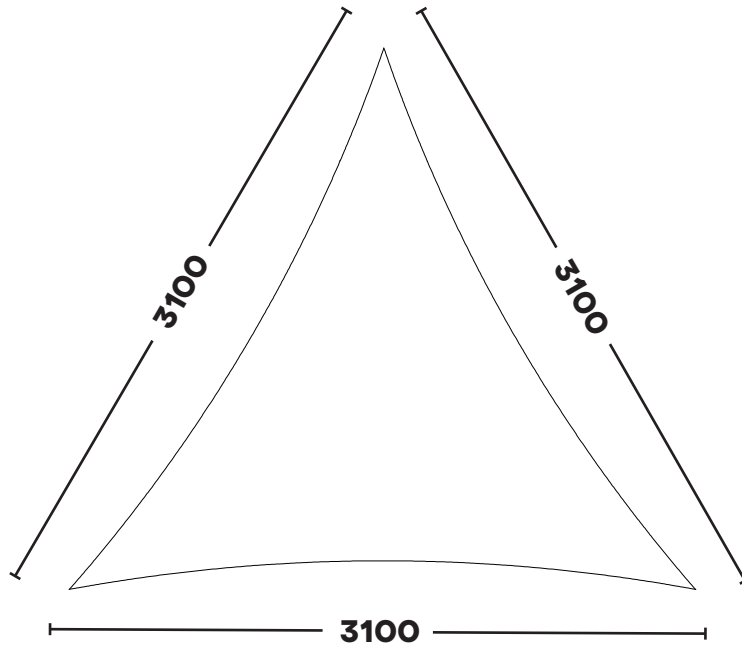

STANDARD SHADE SAILS
EQUILATERAL TRIANGLES

EQUILATERAL TRIANGLE

KSET2522

2.5m x 2.5m x 2.5m

KSET2824

2.8m x 2.8m x 2.8m

EQUILATERAL TRIANGLE

KSET3127

3.1m x 3.1m x 3.1m

KSET3530

3.5m x 3.5m x 3.5m

EQUILATERAL TRIANGLE

KSET3934

3.9m x 3.9m x 3.9m

KSET4438

4.4m x 4.4m x 4.4m

EQUILATERAL TRIANGLE

KSET5043

5.0m x 5.0m x 5.0m

KSET5447

5.4m x 5.4m x 5.4m

EQUILATERAL TRIANGLE

KSET6052

6.0m x 6.0m x 6.0m